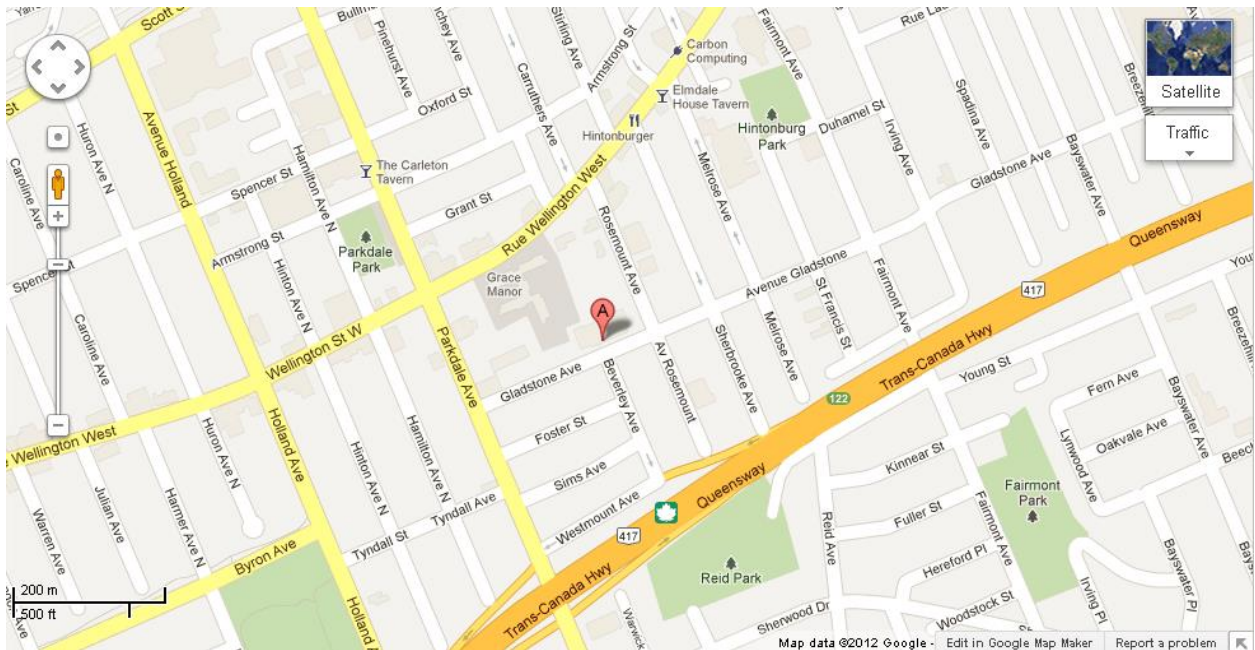

Driving Directions

To arrive from Highway #417 East or West, take the Parkdale Avenue exit. Head north on Parkdale Avenue to Gladstone Avenue. Head east on Gladstone Avenue. Connaught Public School is on the north side of the street.

Map to Connaught Elementary School

Map Source: <http://goo.gl/maps/fJU2M>

Entry/Parking Instructions

Parties are required to use separate parking and entrances.

Party	Parking Location	Entrance
Custodial Party	Park on Beverley Avenue (street perpendicular to and south of school) or on Rosemount Avenue SOUTH of Gladstone	Enter at the main (front) entrance of the building
Non-Custodial Party	Park in the school lot on Rosemount Ave (east side of school)	Enter by the door at the back (north) side of the building

Driving Directions

To arrive from Highway #417 East or West, take the Parkdale Avenue exit. Head north on Parkdale Avenue. Custodial parties, turn left on Armstrong, right on Hamilton to park at rear of building. Non-custodial parties, turn left into the parking lot at FSO.

Map to FSO

Map Source: <http://goo.gl/maps/M1APT>

Entry/Parking Instructions

Parties are required to use separate parking and entrances.

Party	Parking Location	Visit Entrance
Custodial Party	Free parking on Bullman or Spencer – must park west of Parkdale OR metered parking on Hamilton Avenue (free on evenings/week-ends)	Enter at the back entrance on the west side of the building; it is locked – staff will greet you at your arrival time
Non-Custodial Party	Park in the Family Services Ottawa lot (visitor parking) or on Parkdale Avenue	Enter at the main (front) entrance of the building