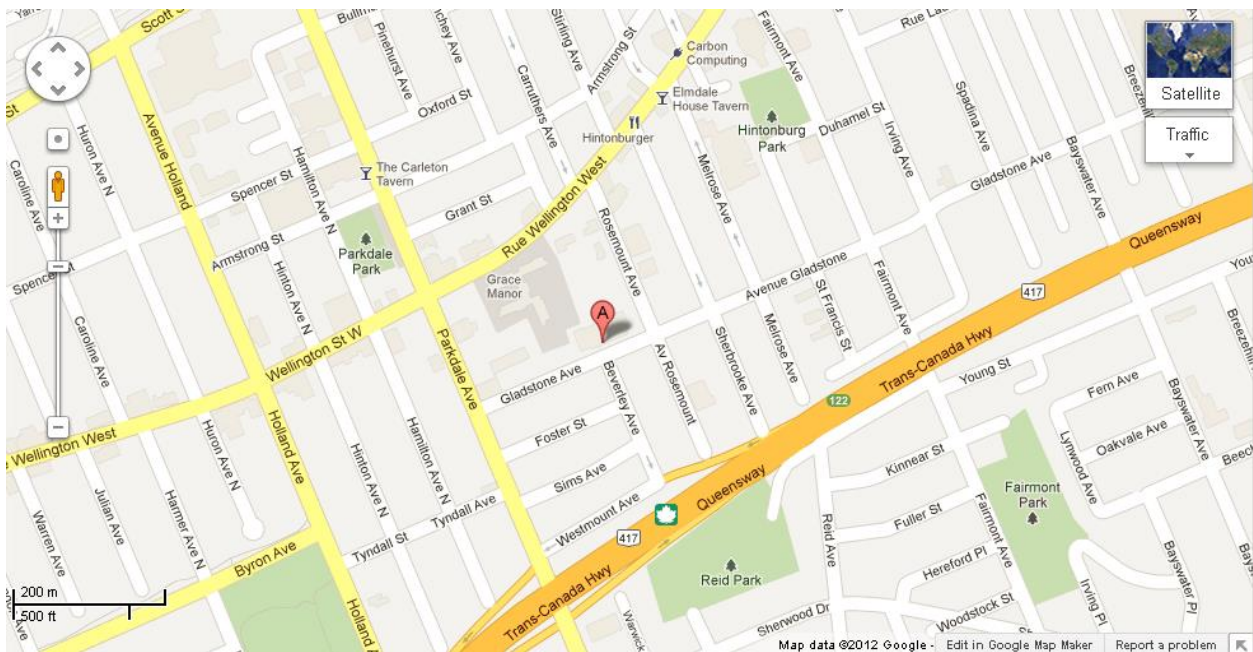

Public Transportation

The nearby bus routes are #2, 6, 14, 16, 86, 176. Also, the center is a 15-minute walk from Tunney's Pasture Station on the Transitway. To walk to the centre from Tunney's Pasture Station, head east on Scott, south on Parkdale, then east on Gladstone.

Driving Directions

To arrive from Highway #417 East or West, take the Parkdale Avenue exit. Head north on Parkdale Avenue to Gladstone Avenue. Head east on Gladstone Avenue. Connaught Public School is on the north side of the street.

Map to Connaught Elementary School

Map Source: <http://goo.gl/maps/fJU2M>

Entry/Parking Instructions

Parties are required to use separate parking and entrances.

Party	Parking Location	Entrance
Custodial Party	Park on Beverley Avenue (street perpendicular to and south of school) or on Rosemount Avenue SOUTH of Gladstone	Enter at the main (front) entrance of the building
Non-Custodial Party	Park in the school lot on Rosemount Ave (east side of school)	Enter by the door at the back (north) side of the building

Family Services Ottawa (FSO)

312 Parkdale Avenue