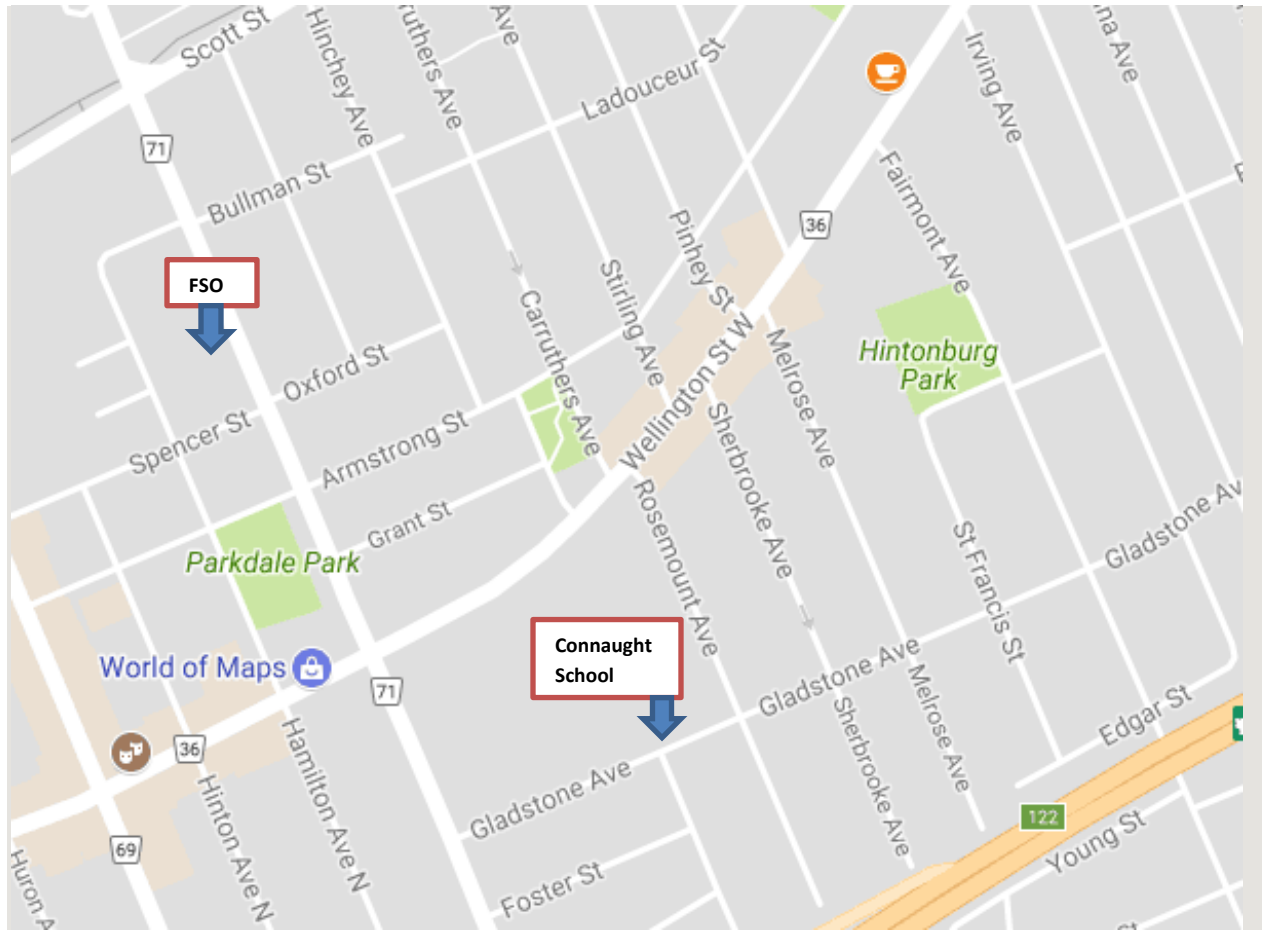

SUPERVISED ACCESS PROGRAM LOCATIONS & HOURS:

SATURDAY

**September to June -
Connaught Elementary School**
1149 Gladstone Avenue

**June to September -
Family Services Ottawa**
312 Parkdale Avenue

* Families will be notified in advance of location changes

SUNDAY

Family Services Ottawa

312 Parkdale Avenue

Available Sunday exchange times:

2:00 PM and 6:15PM

Available Sunday visit times:

- Visits are available second weekend for 2 hours
- Arrival and departure times are staggered; parties do not have contact.

MAP

Entry/Parking Instructions

Parties are required to use separate parking and entrances.

Parking at Family Services Ottawa:

Party	Parking Location	Visit Entrance
Custodial Party	Municipal metered parking on Hamilton Avenue (free on evenings and week-ends)	Enter at the back entrance of the building; it is locked – staff will greet you at your arrival time
Non-Custodial Party	Park in the Family Services Ottawa lot near the front entrance (visitor parking spaces)	Enter at the main (front) entrance of the building

At Connaught Elementary School:

Party	Parking Location	Entrance
Custodial Party	Park on Beverley Avenue (street perpendicular to and south of school) or on Rosemount Avenue SOUTH of Gladstone	Enter at the main (front) entrance of the building
Non-Custodial Party	Park in the school lot on Rosemount Ave	Enter by the door at the back (north) side of the building